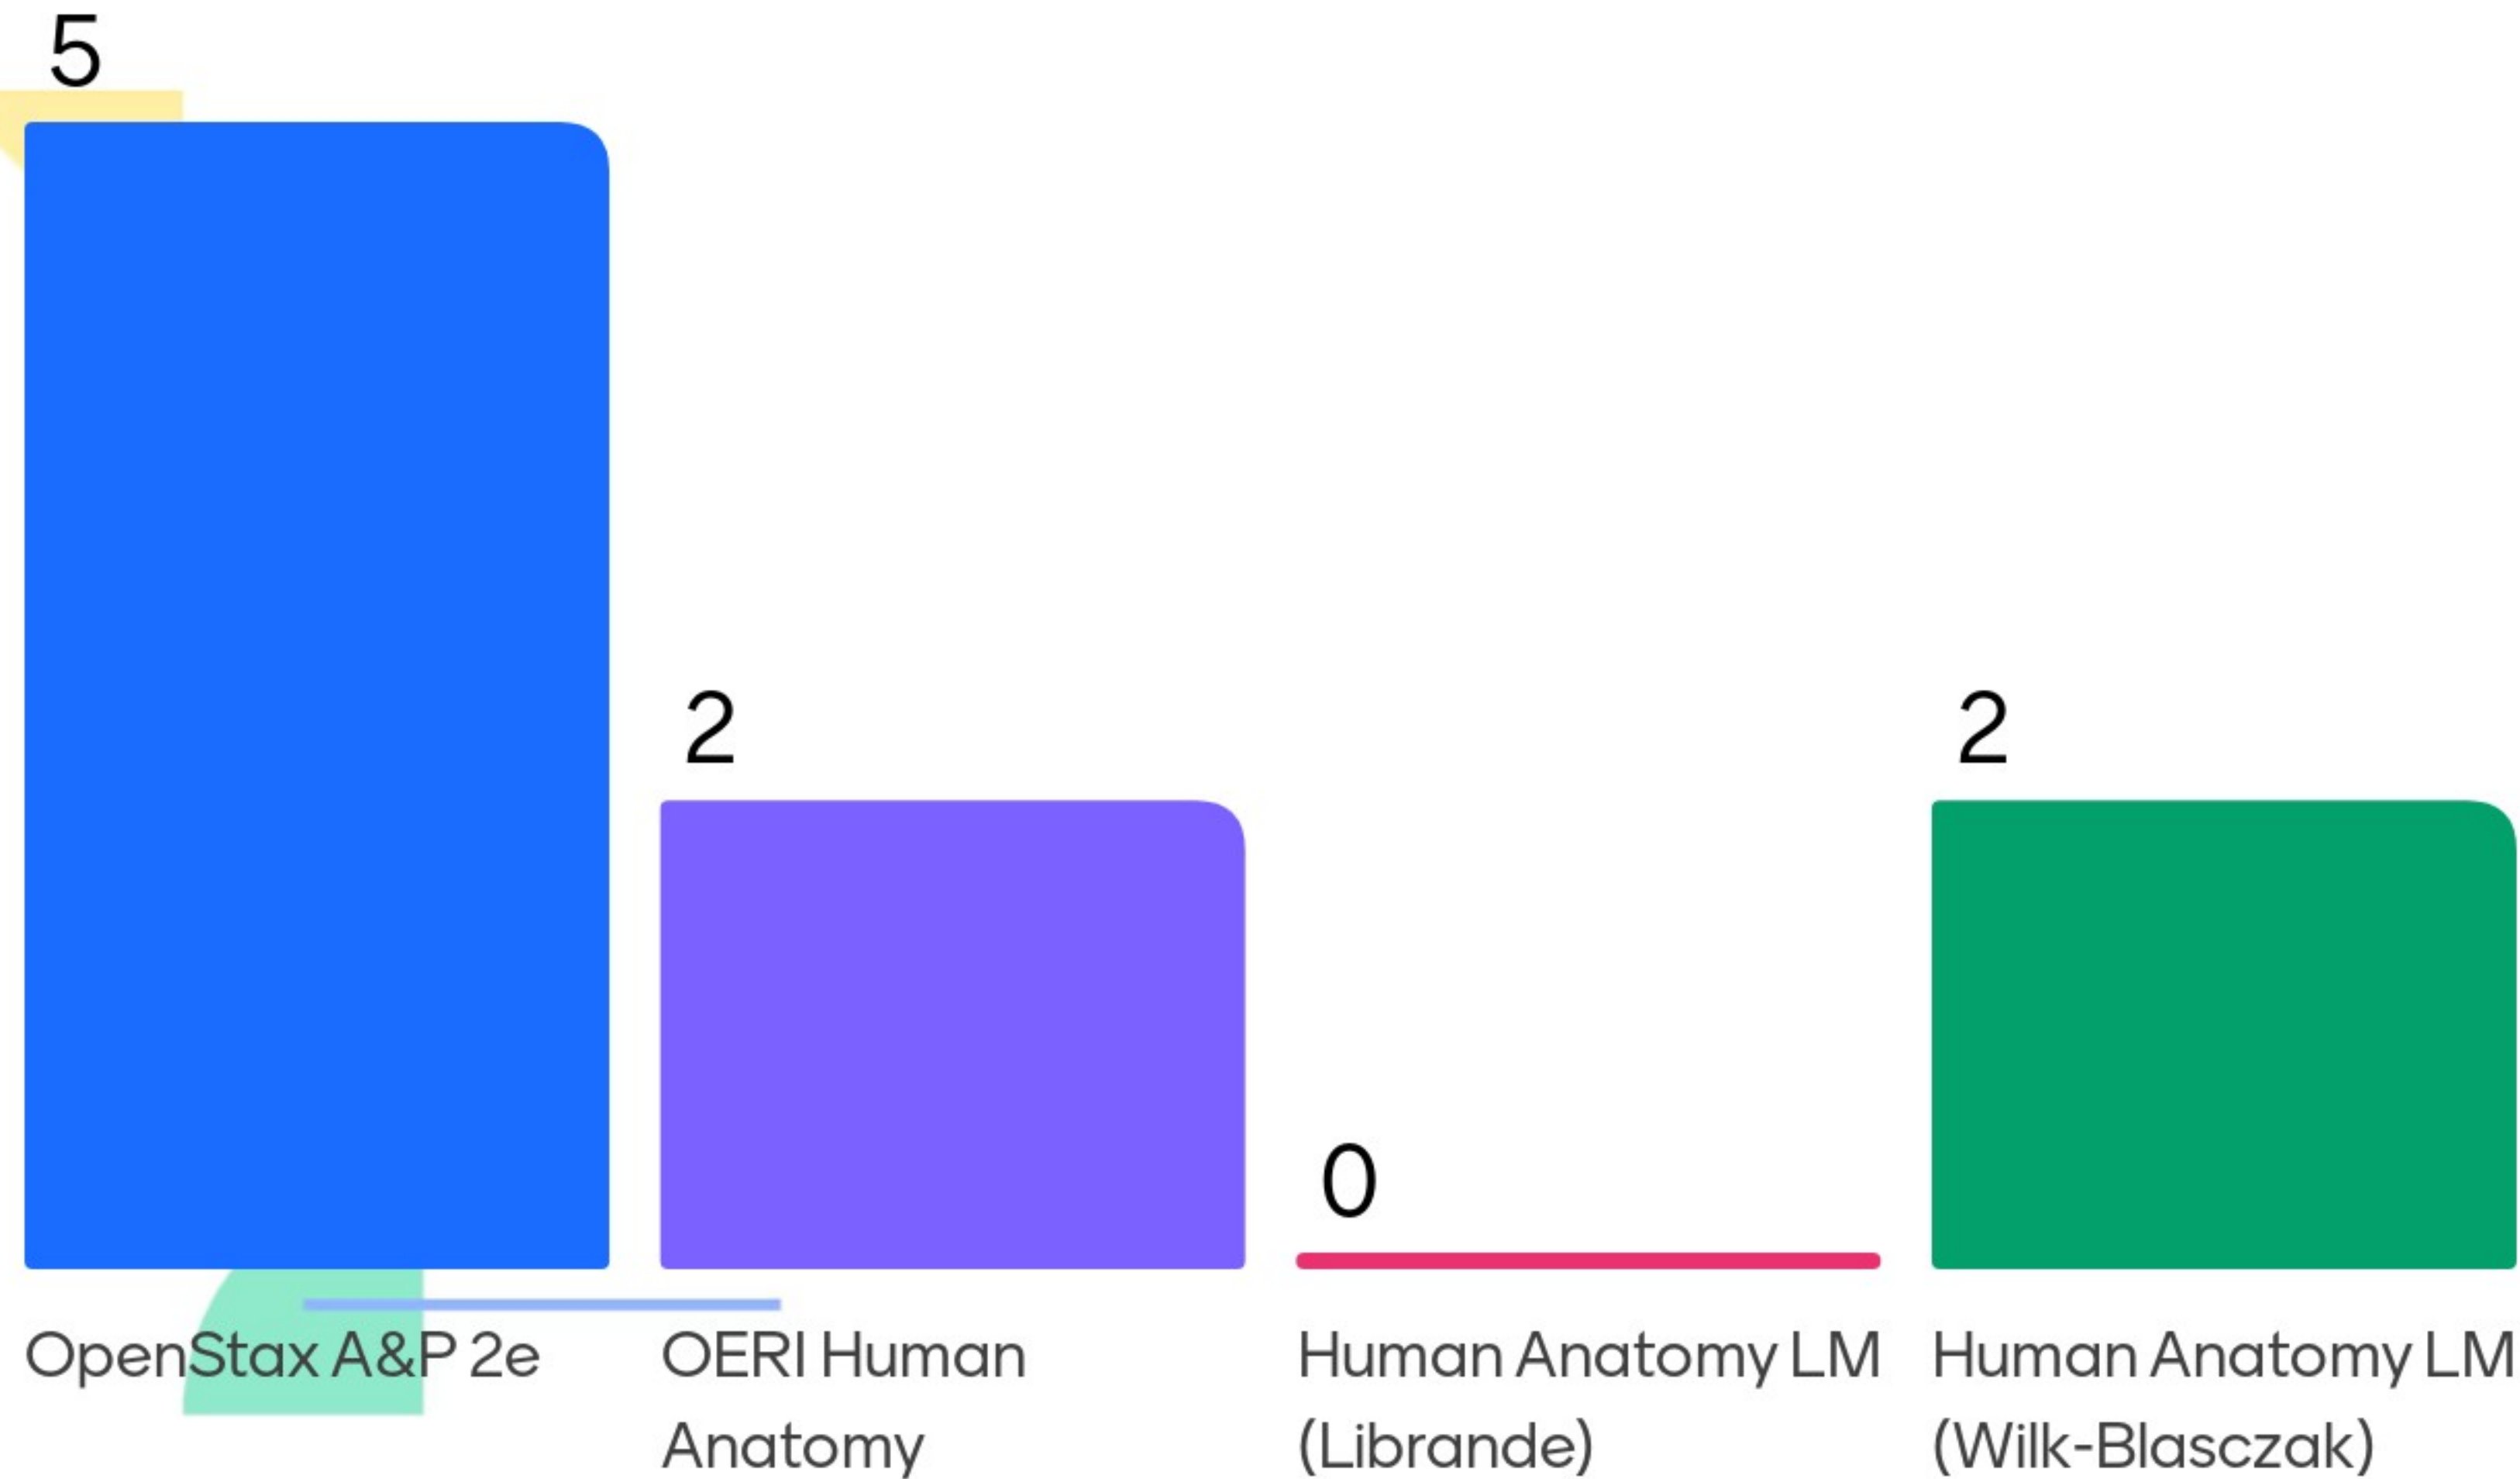

5

If your college uses OpenStax Biology 2e,
please enter your college's name:

5 responses

hartnell de anza college

coastline college

butte

palo verde college

Which of the following Anatomy and Physiology resources does your college use? Check all that apply.